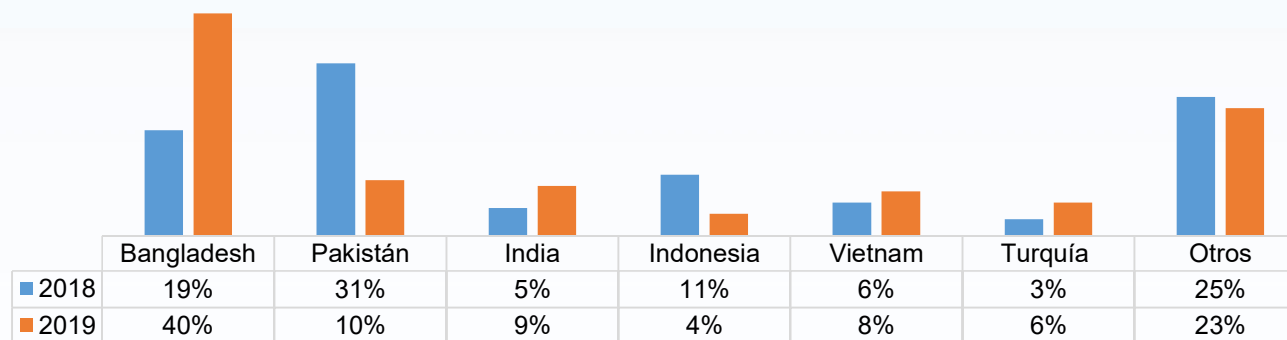

LOGISTICS FOR EXPORTATION OF SPANISH COTTON

Main DESTINATIONS of the exportation of Spanish cotton.

Main DESTINATIONS of Spanish cotton

SEAFREIGHT