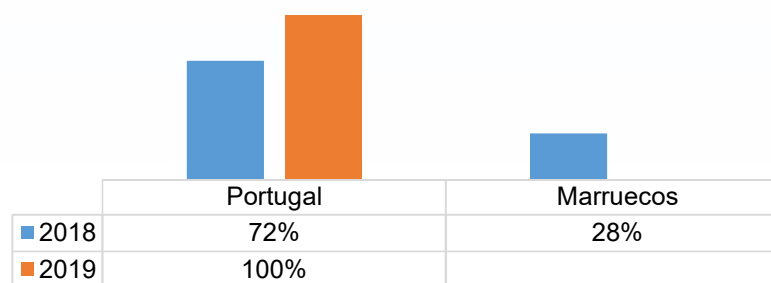

TRANSPORT BY ROAD